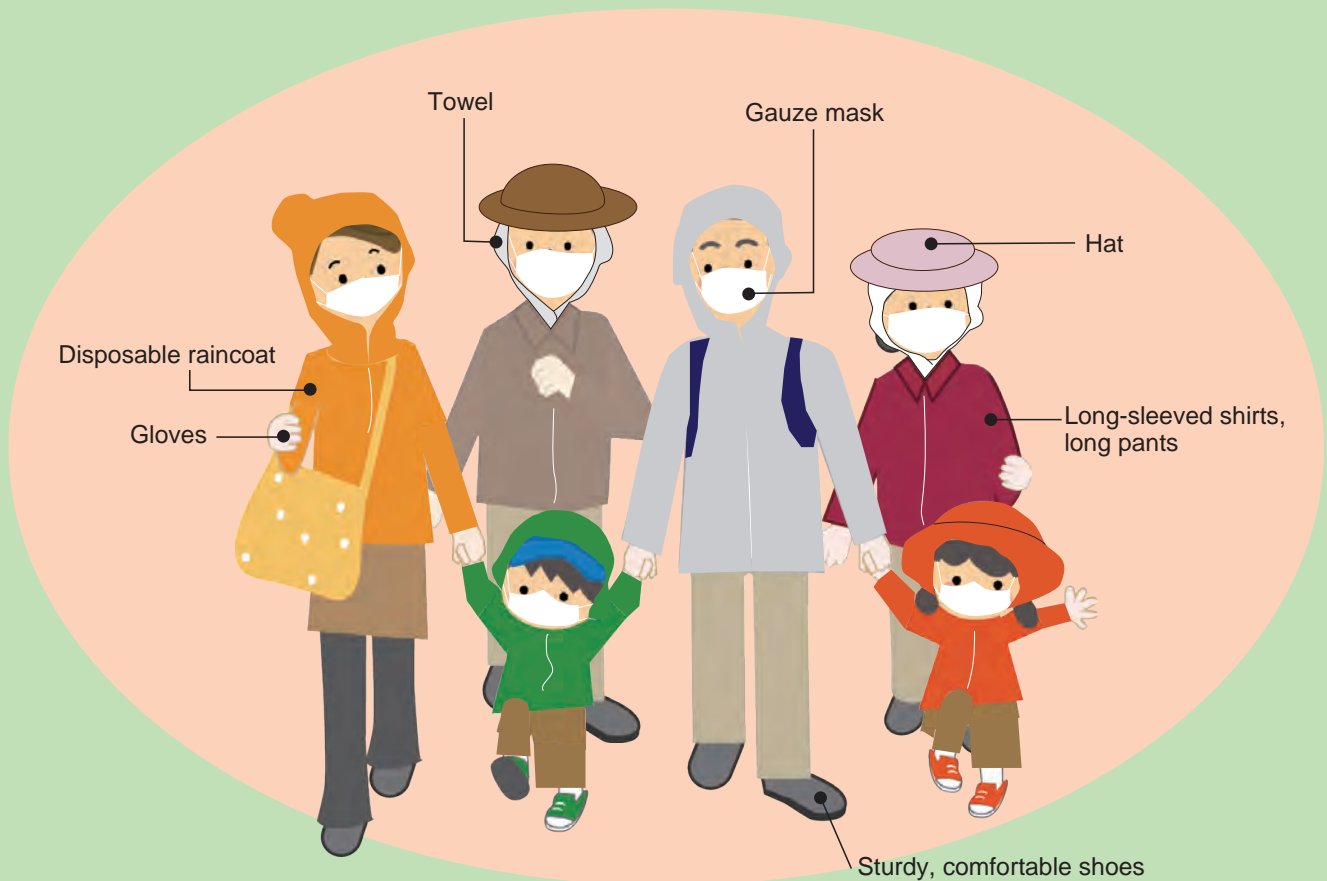

Information on nuclear safety and emergency preparedness

Tokai Village office

Important:

What to do if there is an evacuation instruction after a nuclear accident or disaster.

Take valuables with you but minimize the amount of luggage.

Wear a hat, long-sleeved outerwear, and long pants.

It is important to minimize exposure of your skin to the air.

Wear outerwear, such as a raincoat or rainwear, so that dust is prevented from getting into or under your clothes.