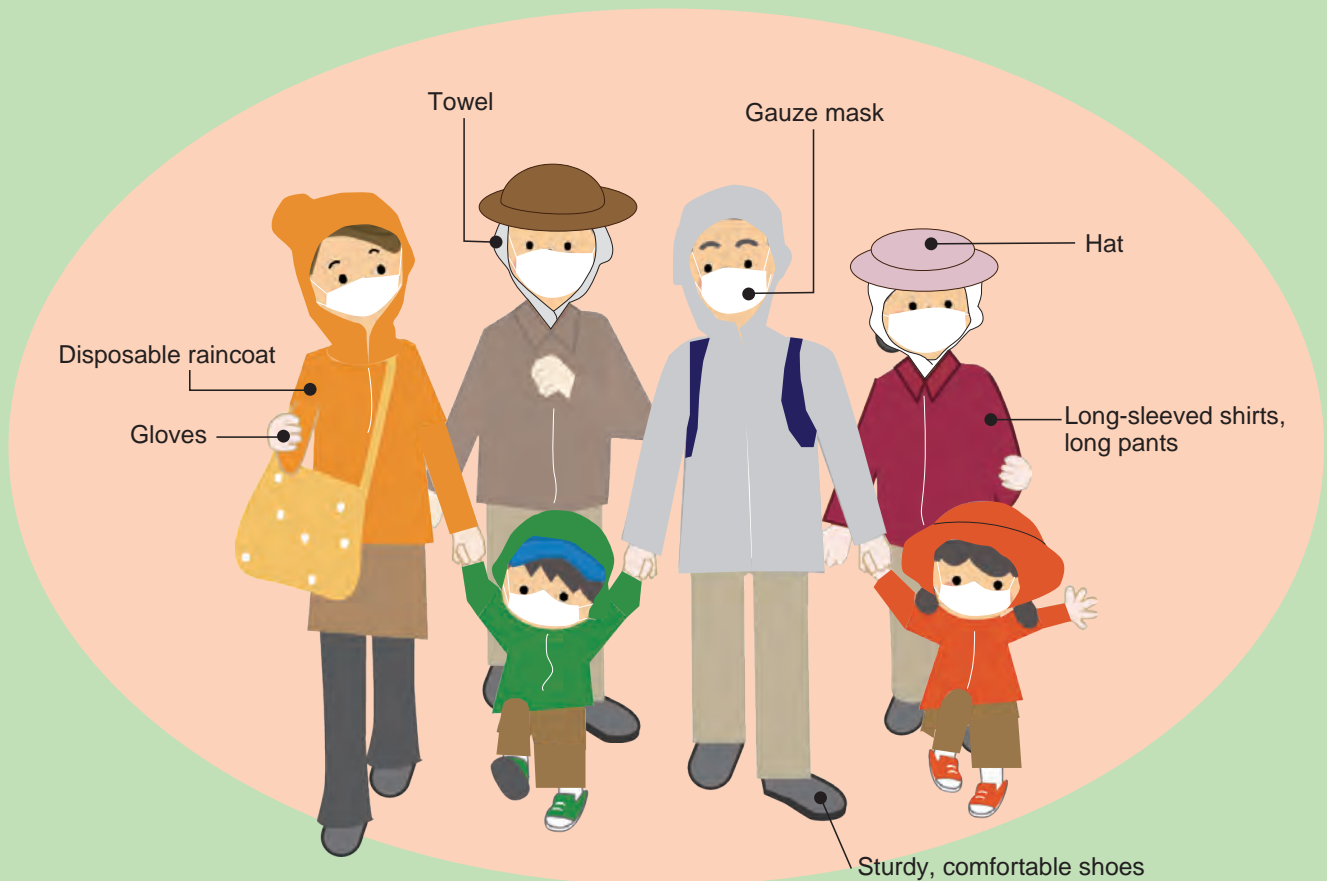

Important:

What to do if there is an evacuation instruction after a nuclear accident or disaster.

Take valuables with you but minimize the amount of luggage.

Wear a hat, long-sleeved outerwear, and long pants.

It is important to minimize exposure of your skin to the air.

Wear outerwear, such as a raincoat or rainwear, so that dust is prevented from getting into or under your clothes.

March 2021

Disaster Prevention and Nuclear Energy Safety Section
Villager Life Department