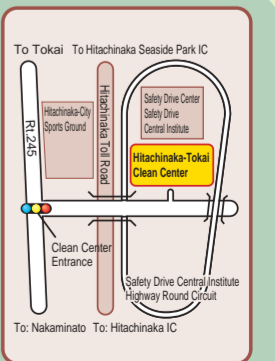

- Neighborhood collection points are for household daily trash only. Garbage put out for collection must be: 1. less than 3 meters (length + width + height) and 2. under 50 kg.
- Businesses cannot use these collection sites. Instead, burnable garbage must be taken directly to the Hitachinaka Tokai Clean Center, and unburnable/oversized/recyclable materials must be taken directly to the Tokaimura Clean Center.
- Recyclables from households cannot be left at neighborhood burnable/oversized/unburnable collection sites. Instead, take recyclables to special neighborhood collection sites on the designated days.