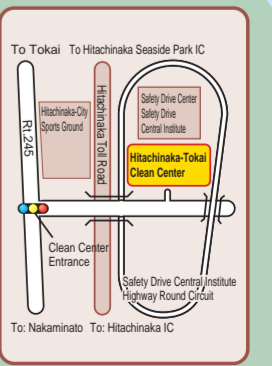

**Recyclables
Unburnable Trash
Bulky Trash
Branches and Leaves**

[Hitachinaka·Tokai Clean Center]

- Address: 103-2, Shinko-cho, Hitachinaka-City
- Tel. No.: 029-265-5310
- Reception Time: Weekdays (including holidays) 8:30 a.m. to 4:30 p.m.
Saturdays 8:30 a.m. to 11:30 a.m.
- Reservations required: Saturdays and New Year's Holidays
- To make an internet reservation: <https://gomiyoaku.jp/> (click link at bottom of page)
- To make a reservation by phone: 029-219-5553 (this number is exclusively for reservations)

**Burnable Trash
(including Branches
and Leaves)**

- Neighborhood collection points are for household daily trash only. Garbage put out for collection must be: 1. less than 3 meters (length + width + height) and 2. under 50 kg.
- Businesses cannot use these collection sites. Instead, burnable garbage must be taken directly to the Hitachinaka·Tokai Clean Center, and unburnable/oversized/recyclable materials must be taken directly to the Tokai Village Clean Center.
- Recyclables from households cannot be left at neighborhood burnable/oversized/unburnable collection sites. Instead, take recyclables to special neighborhood collection sites on the designated days.