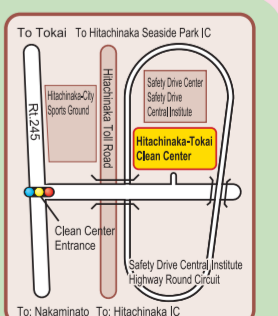

Recyclables Unburnable Trash Bulky Trash

[Hitachinaka-Tokai Clean Center]

- Address: 103-2, Shinko-cho, Hitachinaka-City
- Tel. No.: 029-265-5310
- Reception Time Weekdays (including holidays)
8:30 a.m. to 4:30 p.m.
Saturdays 8:30 a.m. to 11:30 a.m.