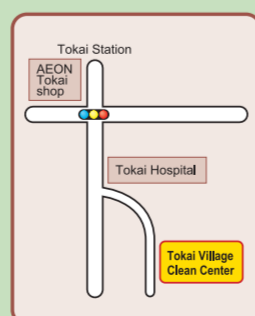

On national holidays and extra holidays, collection will be done.

Burnable Trash

Mon./Thu.	Masaki/Muramatsu Kita/Shirakata/Shuku/Oka/Genshiryokukiko Minowa/Genshiryokukiko Hyakutsuka/ Genshiryokukiko Arayadai/Masago Ryo/Gongenyama Ryo/Minamidai/Midorigaoka/Oshinobe/Suwama/ Floresta Suwama/Terunuma/Toyooka/Kameshita	On national holidays and extra holidays, collection will be done. No garbage will be collected on Saturdays, and Sundays. There is also no service from Dec. 31st ~ Jan. 3rd.
Tue./Fri.	Funaishikawa 1/Funaishikawa 2/Funaishikawa 3/Funaishikawa Nakamaru/ Hyakutsuka/Toyoshiro/Genshiryokukiko Nagahori/Nagahori Ryo/Tojuku 1/ Tojuku 2/Funaba/Takegawara/Uchijuku 1/Uchijuku 2	

●Put out designated items (burnable, unburnable and bulky trash) to the collection sites by 8:30 a.m. on the scheduled days. Use official bags and bulky trash cards. (Items improperly labeled and/or items put out on the wrong day will not be collected.)

[Tokai Village Clean Center]

- ●Address: 2083, Muramatsu, Tokai Village
- ●Tel. No.: 029-282-7289
- ●Reception Time Weekdays (including holidays)
  8:30 a.m. to 12:00 noon, 1:00 p.m. to 4:30 p.m.
  Second and Fourth Saturdays 8:30 a.m. to 12:00 noon

Recyclables Unburnable Trash Bulky Trash

[Hitachinaka-Tokai Clean Center]

- ●Address: 103-2, Shinko-cho, Hitachinaka-City
- ●Tel. No.: 029-265-5310
- ●Reception Time Weekdays (including holidays)
  8:30 a.m. to 4:30 p.m.
  Saturdays 8:30 a.m. to 11:30 a.m.